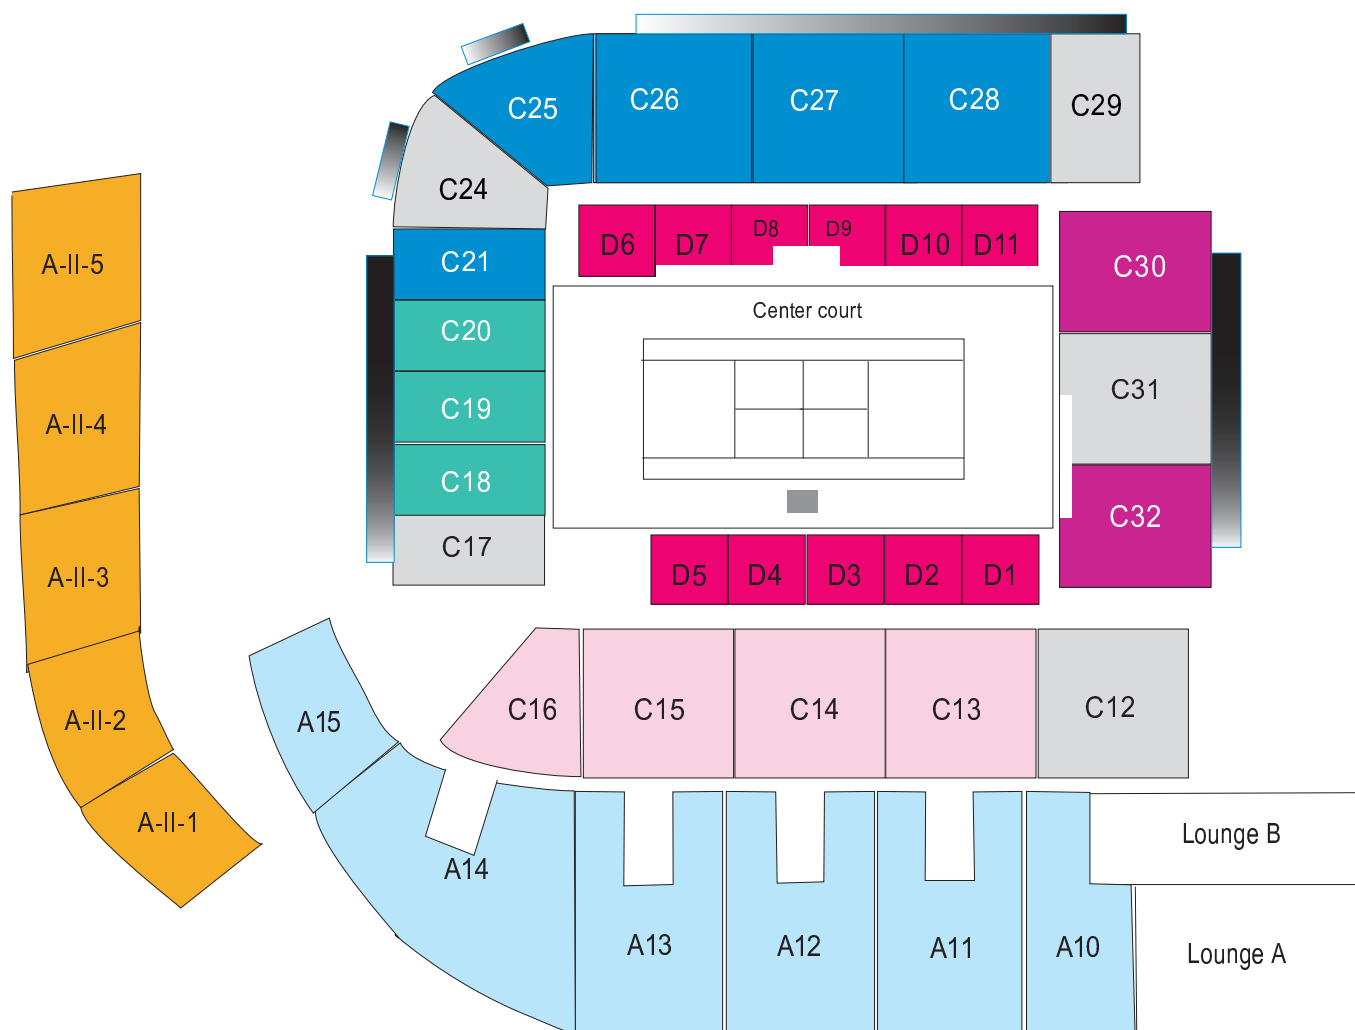

Tribune layout

All VIP and Premium tickets allow to access to the VIP area at the arena of the Olympic Stadium during all days of the tournament

■ - VIP box   
 ■ - VIP   
 ■ - Premium A   
 ■ - Premium B

Regular tickets (access to the VIP area at the arena of the Olympic Stadium from October 14 until October 19)

■ - 1 category   
 ■ - 2 category   
 ■ - 3 category

■ - reserved seats